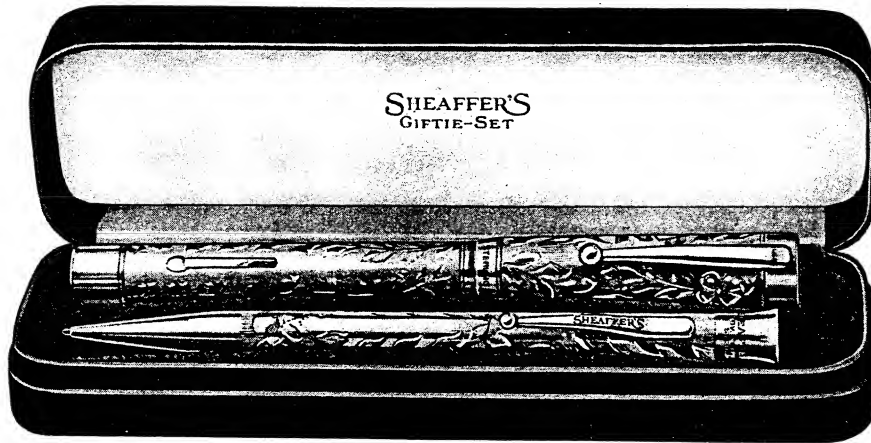

Sheaffer's Giftie Sets

Regular length—pen five inches, pencil five inches

Set No.	Pcl. No.	Pcl. Price	Pen No.	Pen Price	Set Price
B7	—BP	—Sterling ....$ 6.00	26PC—Sterling	$10.50	$ 16.00
De Luxe	DHE—14K G. G.	50.00	366HEC—14K Green Gold....	52.00	100.00